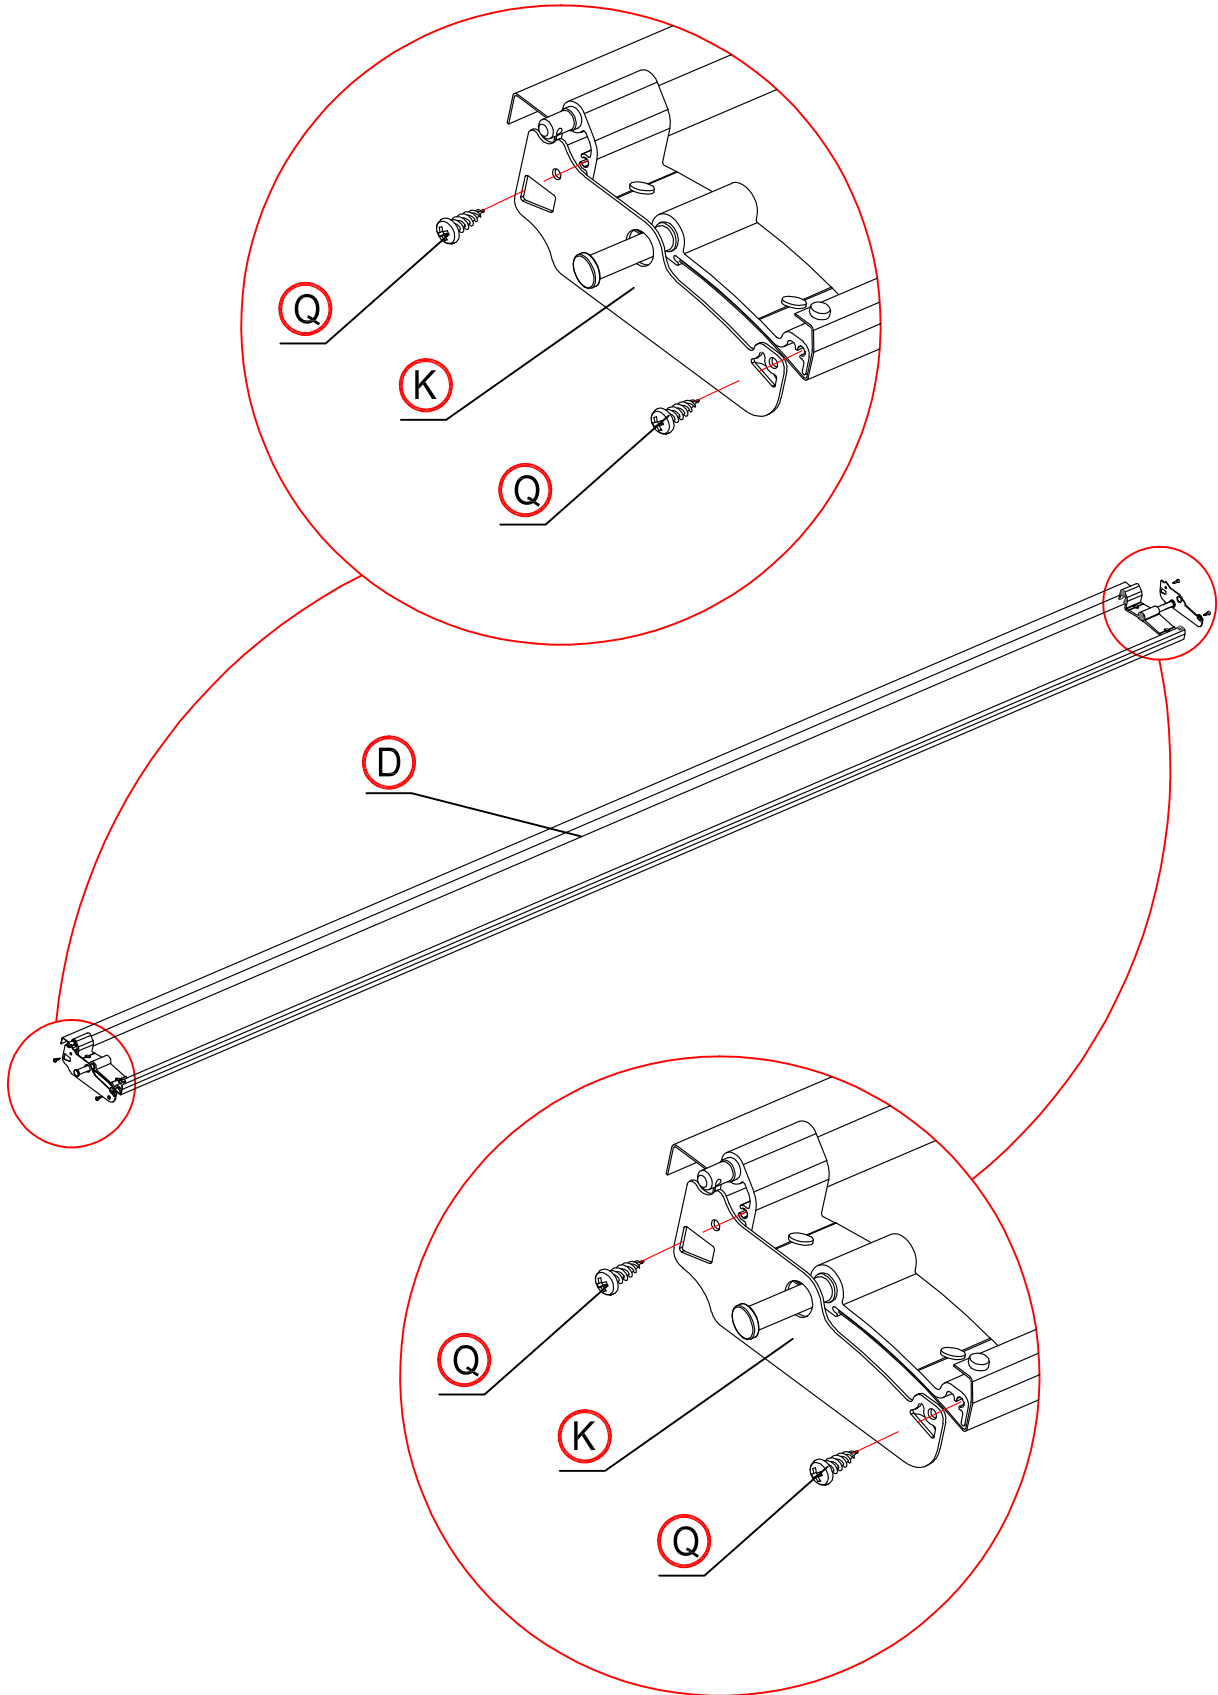

REF	PICTURE	QTY
A		4PCS
B1		1PC
B2		1PC
C		2PCS
D		25PCS
G		2PCS
H		1PC

REF	PICTURE	QTY
I		4PCS
J		4PCS
K		51PCS
L		1PC
M		52PCS
N		4PCS
O		24PCS
P	 M5x12mm	104PCS
Q	 4.2x25mm	104PCS

REF	PICTURE	QTY
R	 5.5x19mm	12PCS
S		54PCS
T		1PC
U	 M6x45	1PC
V		1PC
W		16PCS
X		1PC
Y		2PCS

Warning

In snow season or in case of snow forecast open up your shutters in vertical position to avoid any damaging on your pergola.

What you need?

glove

knife

hammer

Safety hat

tapeline

electric screw driver

ladder

1

2

3

6

7

×1 time

×24 times

Make the shutter as vertical.

×4 times

16

×4 times

17

17