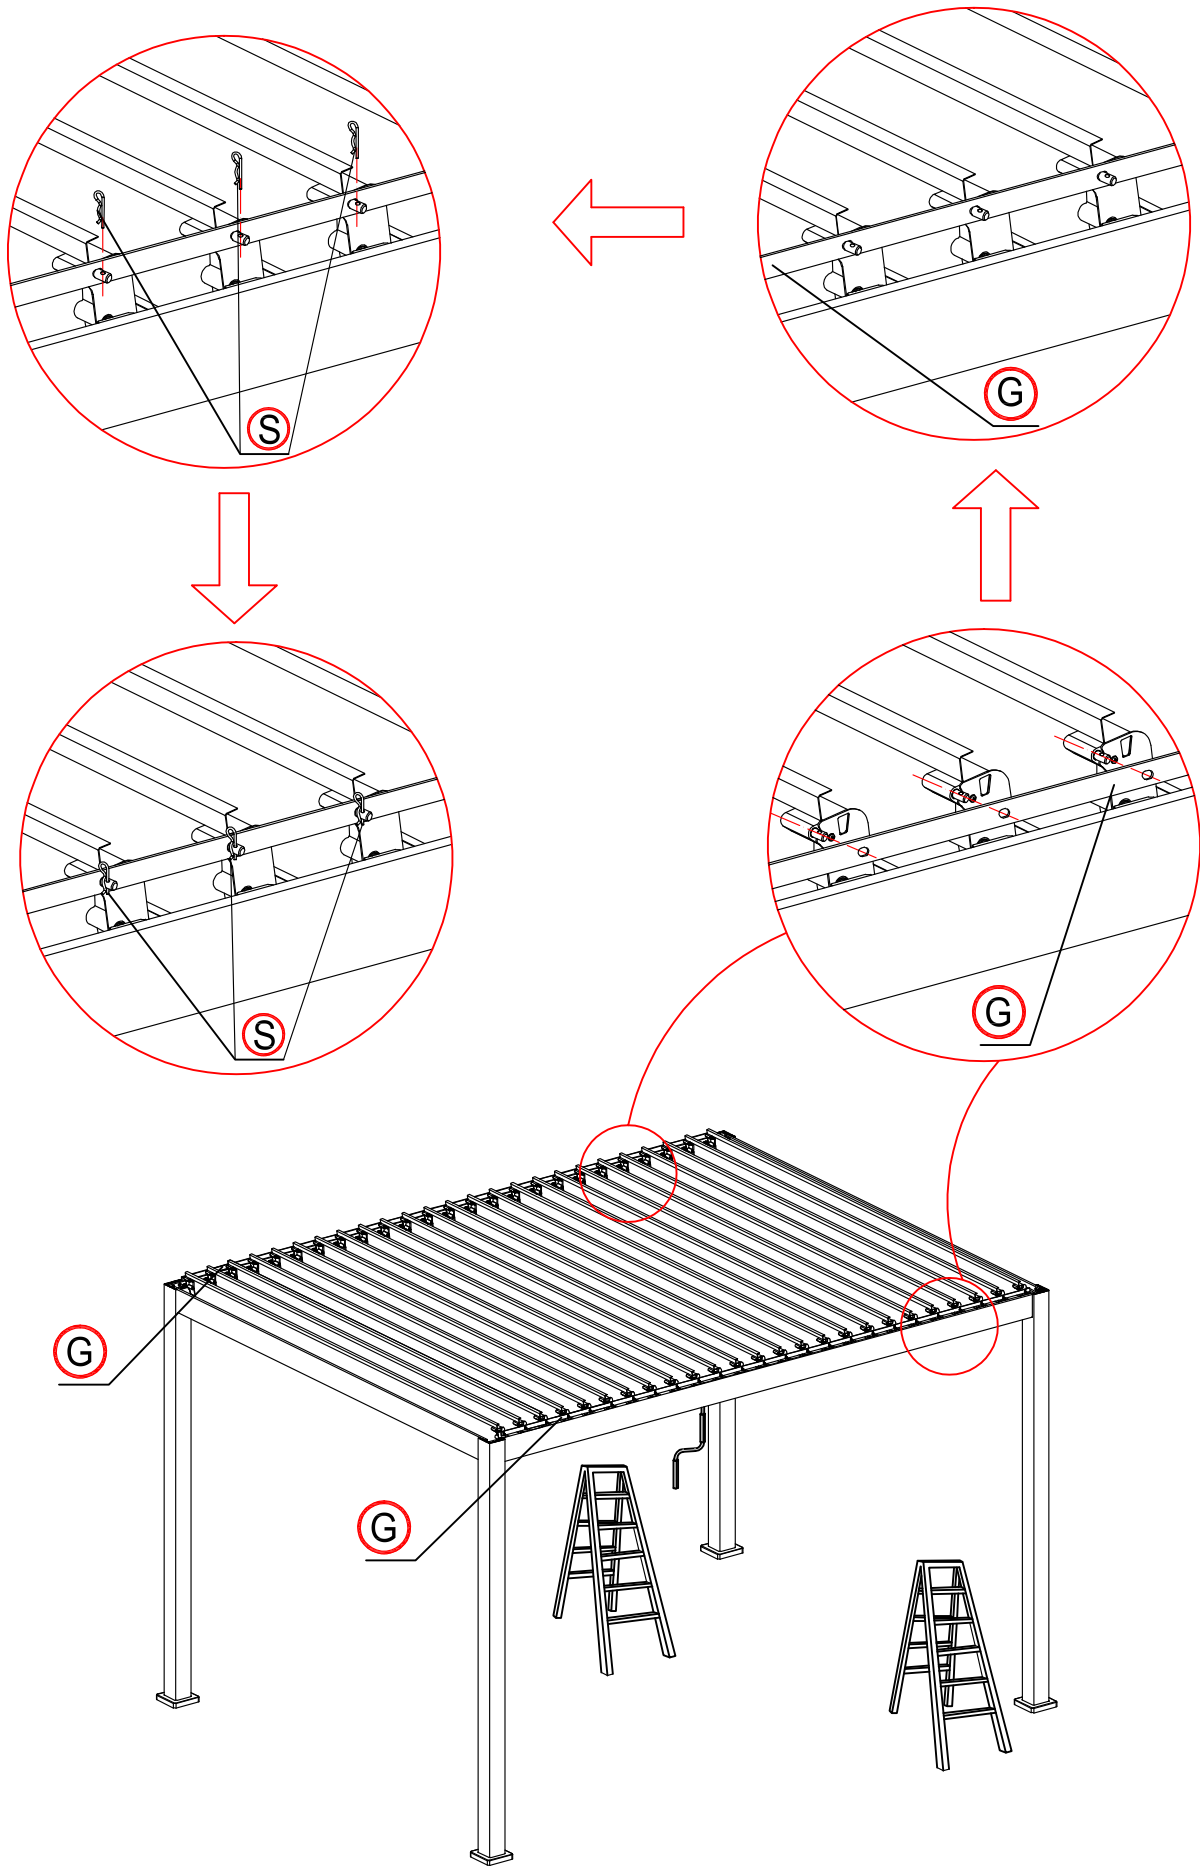

REF	PICTURE	QTY
A		4PCS
B1		1PC
B2		1PC
C		2PCS
D		25PCS
G		2PCS
H		1PC

REF	PICTURE	QTY
I		4PCS
J		4PCS
K		51PCS
L		1PC
M		52PCS
N		4PCS
O		24PCS
P	 M5x12mm	104PCS
Q	 4.2x25mm	104PCS

REF	PICTURE	QTY
R	 5.5x19mm	12PCS
S		54PCS
T		1PC
U	 M6x45	1PC
V		1PC
W		16PCS
X		1PC
Y		2PCS

Warning

In snow season or in case of snow forecast open up your shutters in vertical position to avoid any damaging on your pergola.

What you need?

glove

knife

hammer

Safety hat

tapeline

electric screw driver

ladder

1

2

3

6

7

×1 time

×24 times

Make the shutter as vertical.

×4 times

16

×4 times

17

17