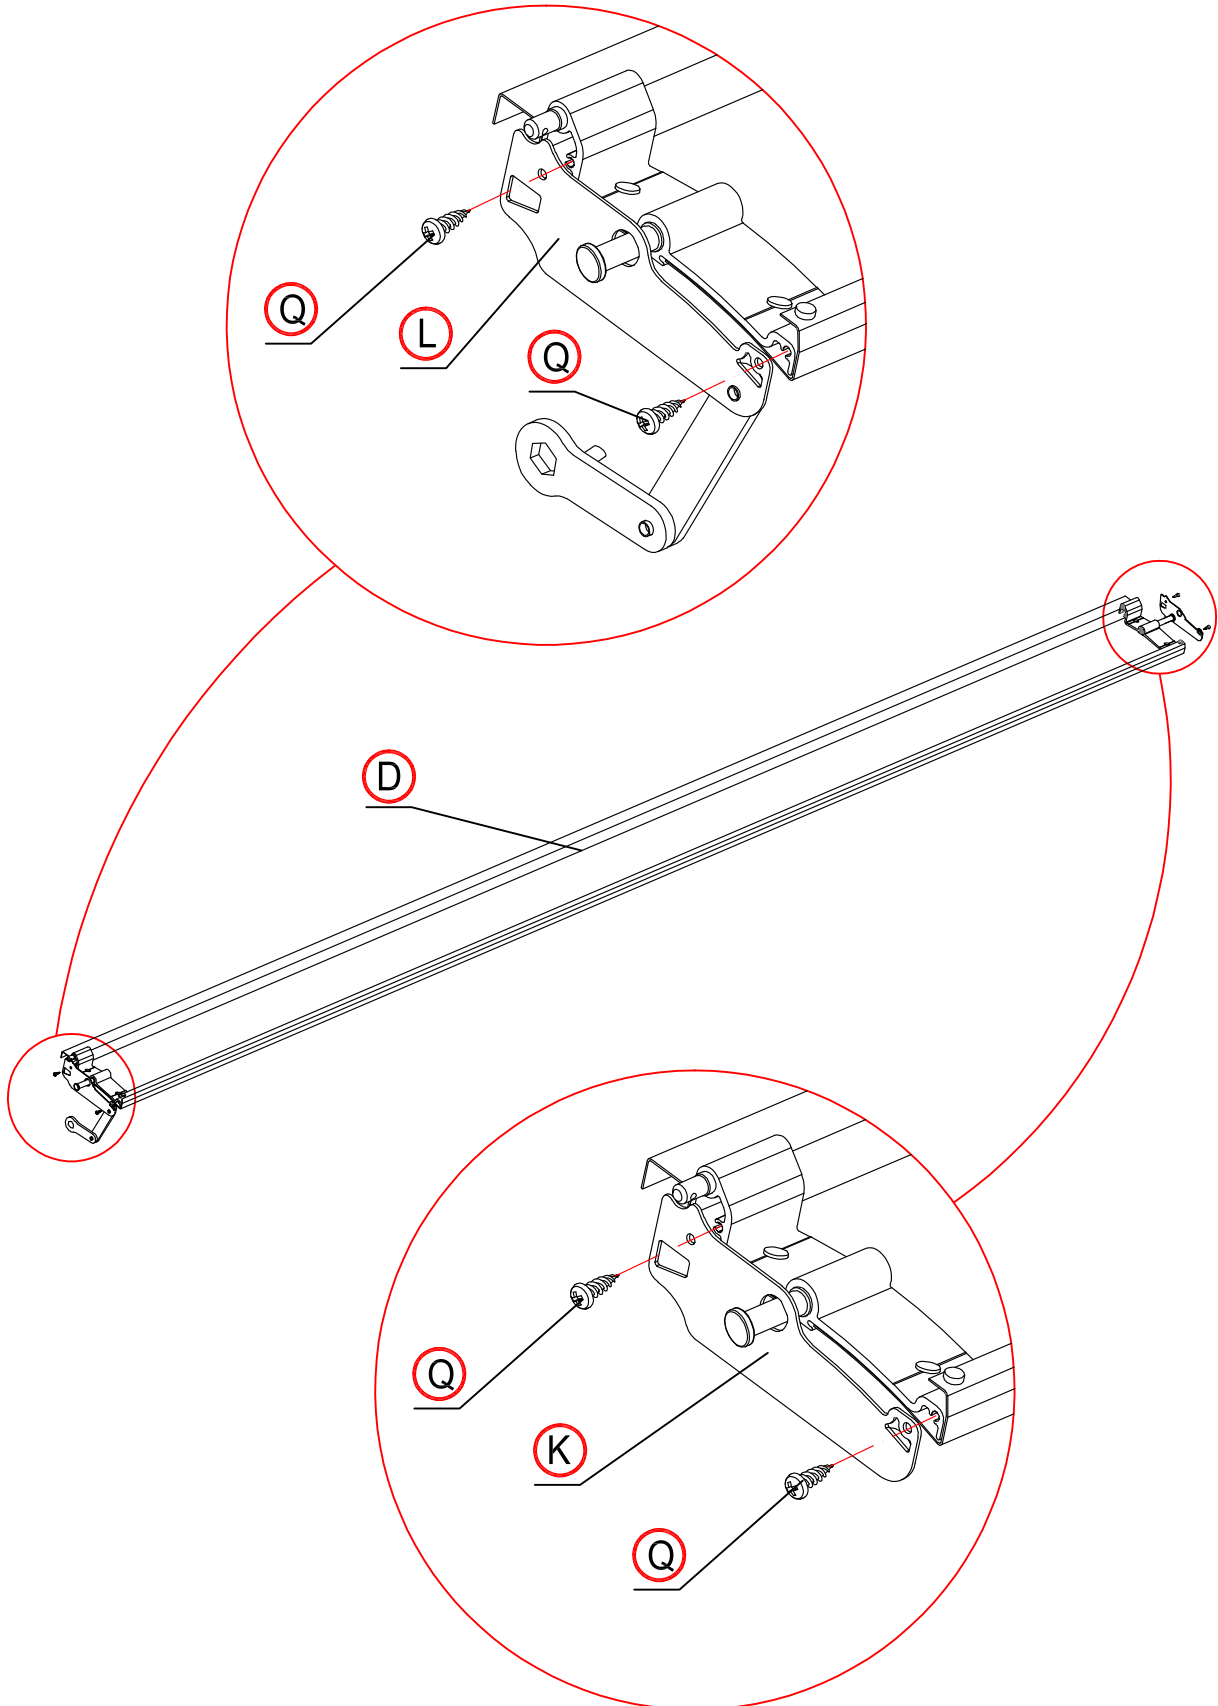

REF	PICTURE	QTY
A		4PCS
B1		1PC
B2		1PC
C		2PCS
D		25PCS
G		2PCS
H		1PC

REF	PICTURE	QTY
I		4PCS
J		4PCS
K		51PCS
L		1PC
M		52PCS
N		4PCS
O		24PCS
P	 M5x12mm	104PCS
Q	 4.2x25mm	104PCS

REF	PICTURE	QTY
R	 5.5x19mm	12PCS
S		54PCS
T		1PC
U	 M6x45	1PC
V		1PC
W		16PCS
X		1PC
Y		2PCS

electric screw driver

ladder

1

2

3

6

7

×1 time