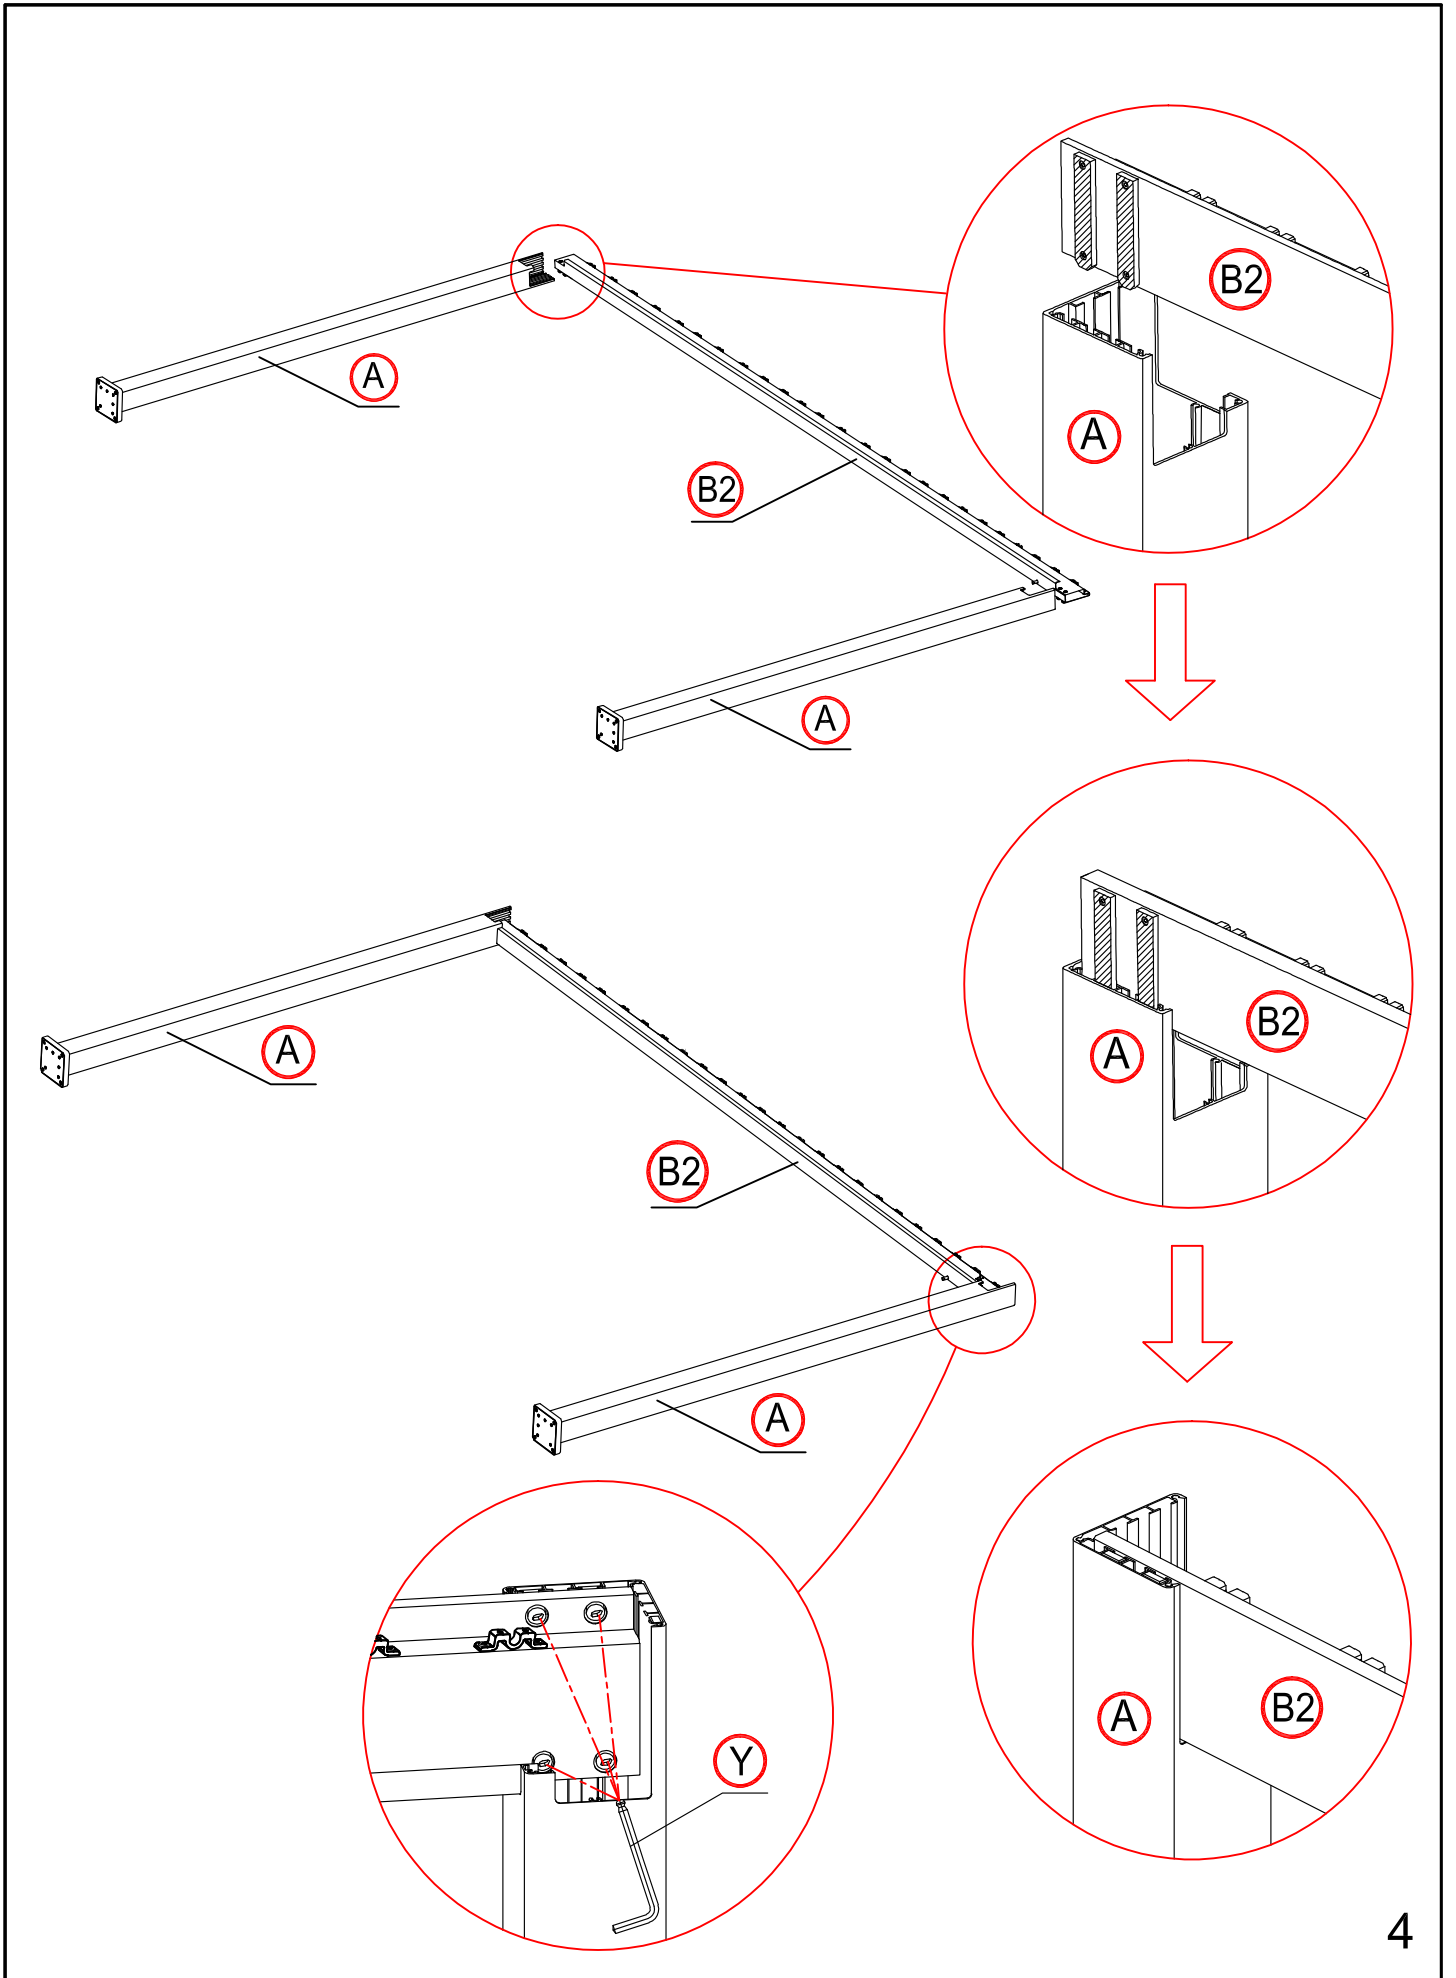

Warning

In snow season or in case of snow forecast open up your shutters in vertical position to avoid any damaging on your pergola.

What you need?

glove

knife

hammer

Safety hat

tapeline

electric screw driver

ladder

1

2

3

6

7

×1 time

×24 times

Make the shutter as vertical.

×4 times

16

×4 times

17

17