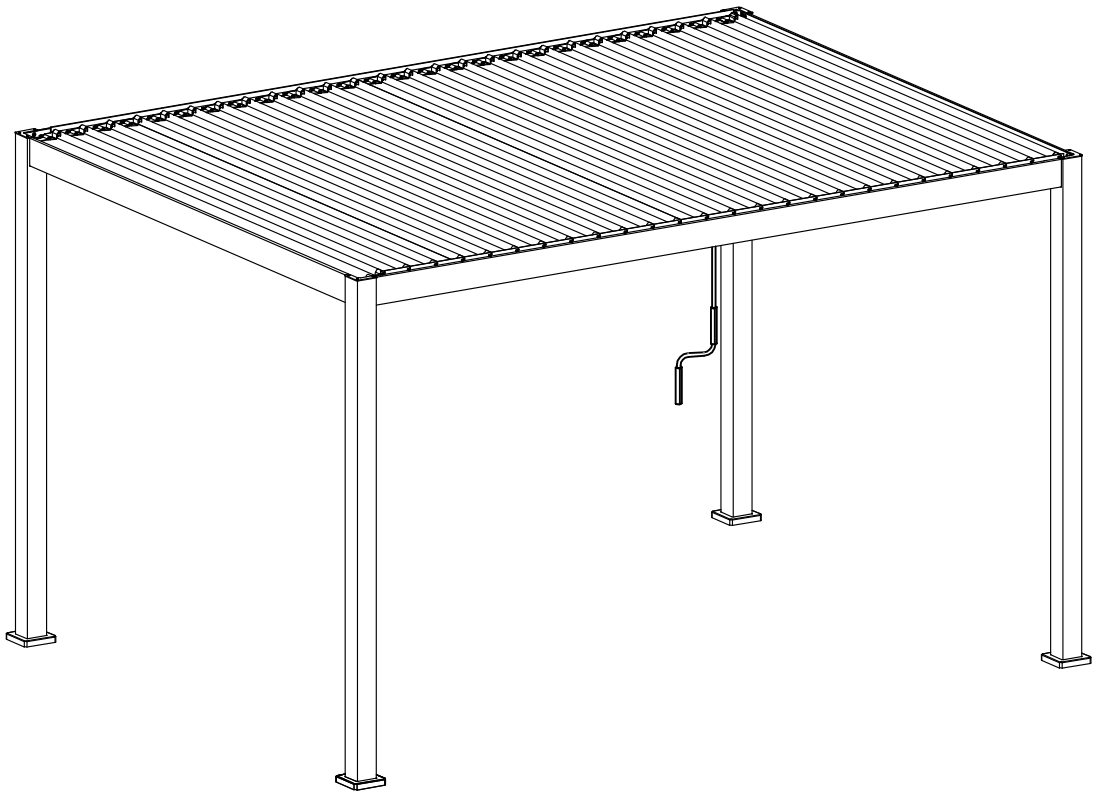

MIRADOR[®] 3x4m

User Manual

Installation Video

	REF	QTY	REF	QTY	REF	QTY
Carton 1/4	(A)	4PCS	(I)	4PCS	(J)	4PCS
	(K)	51PCS	(L)	1PC	(M)	52PCS
	(N)	4PCS	(O)	24PCS	(P)	104PCS
	(Q)	104PCS	(R)	12PCS	(S)	54PCS
	(T)	1PC	(U)	1PC	(V)	1PC
	(W)	16PCS	(X)	1PC	(Y)	2PCS
	User Manual	1SET				
Carton 2/4	(B1)	1PC	(B2)	1PC	(C)	2PCS
	(G)	2PCS	(H)	1PC		
Carton 3/4	(D)	13PCS				
Carton 4/4	(D)	12PCS				

REF	PICTURE	QTY
A		4PCS
B1		1PC
B2		1PC
C		2PCS
D		25PCS
G		2PCS
H		1PC

REF	PICTURE	QTY
I		4PCS
J		4PCS
K		51PCS
L		1PC
M		52PCS
N		4PCS
O		24PCS
P	 M5x12mm	104PCS
Q	 4.2x25mm	104PCS

REF	PICTURE	QTY
R	 5.5x19mm	12PCS
S		54PCS
T		1PC
U	 M6x45	1PC
V		1PC
W		16PCS
X		1PC
Y		2PCS

Warning

In snow season or in case of snow forecast open up your shutters in vertical position to avoid any damaging on your pergola.

What you need?

glove

knife

hammer

Safety hat

tapeline