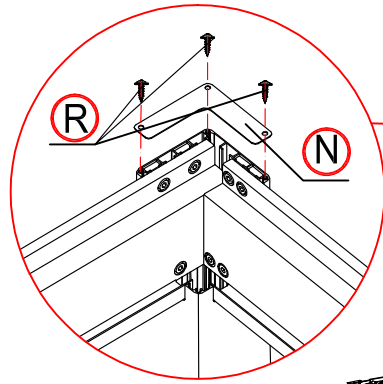

Warning

In snow season or in case of snow forecast open up your shutters in vertical position to avoid any damaging on your pergola.

What you need?

glove

knife

hammer

Safety hat

tapeline

×24 times

Make the shutter as vertical.

×4 times

16

×4 times

17

17