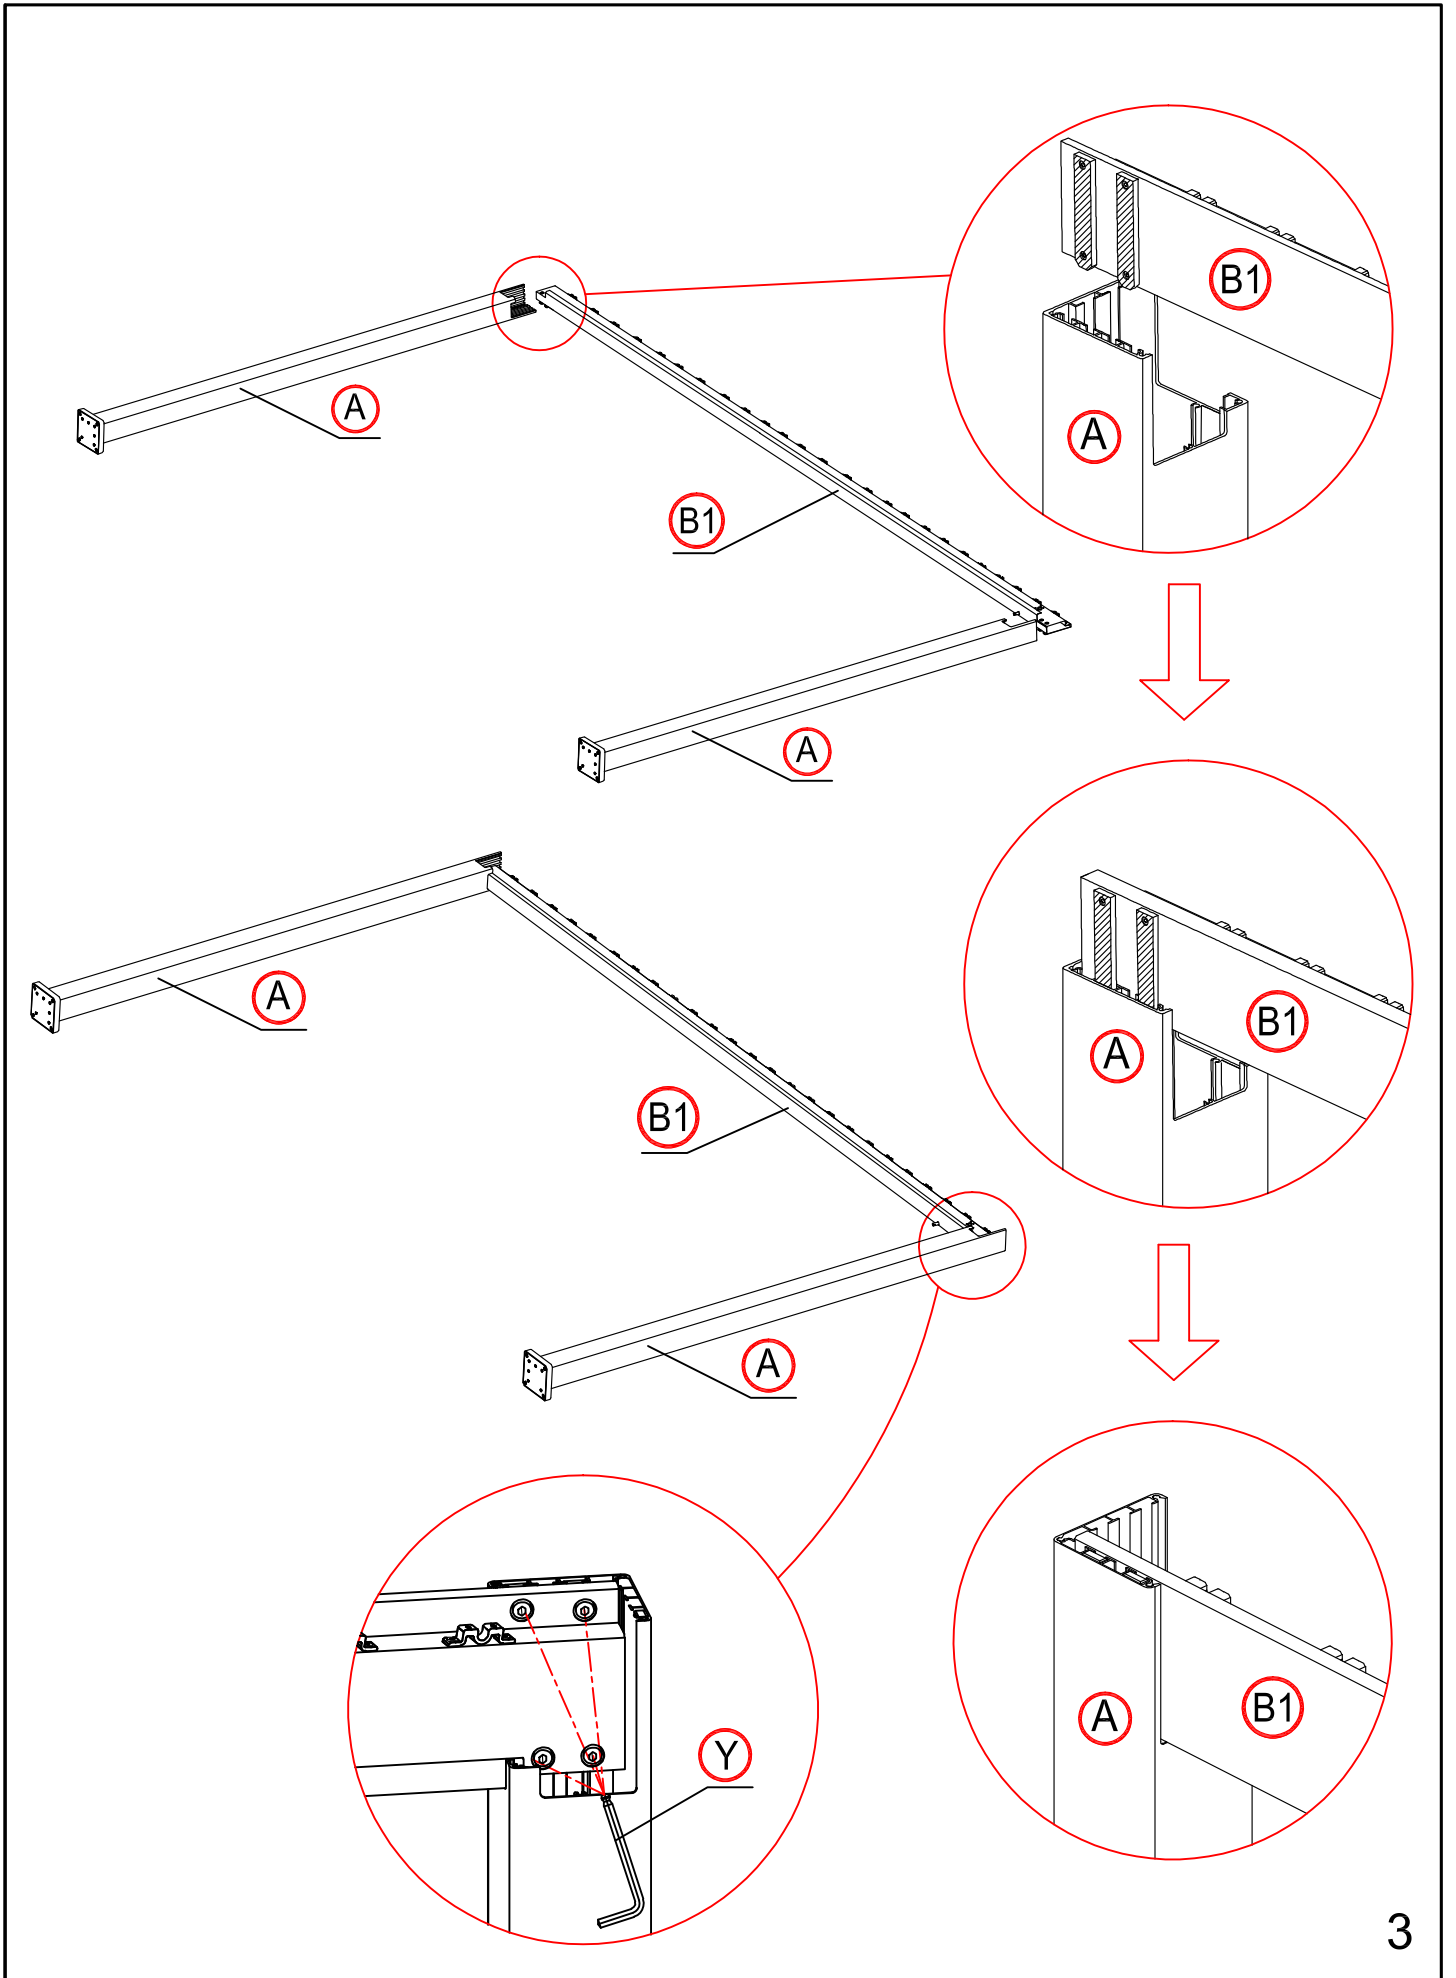

Warning

In snow season or in case of snow forecast open up your shutters in vertical position to avoid any damaging on your pergola.

What you need?

glove

knife

hammer

Safety hat

tapeline

electric screw driver

ladder

1

2

3

6

7

×1 time

×24 times

Make the shutter as vertical.

×4 times

16

×4 times

17

17