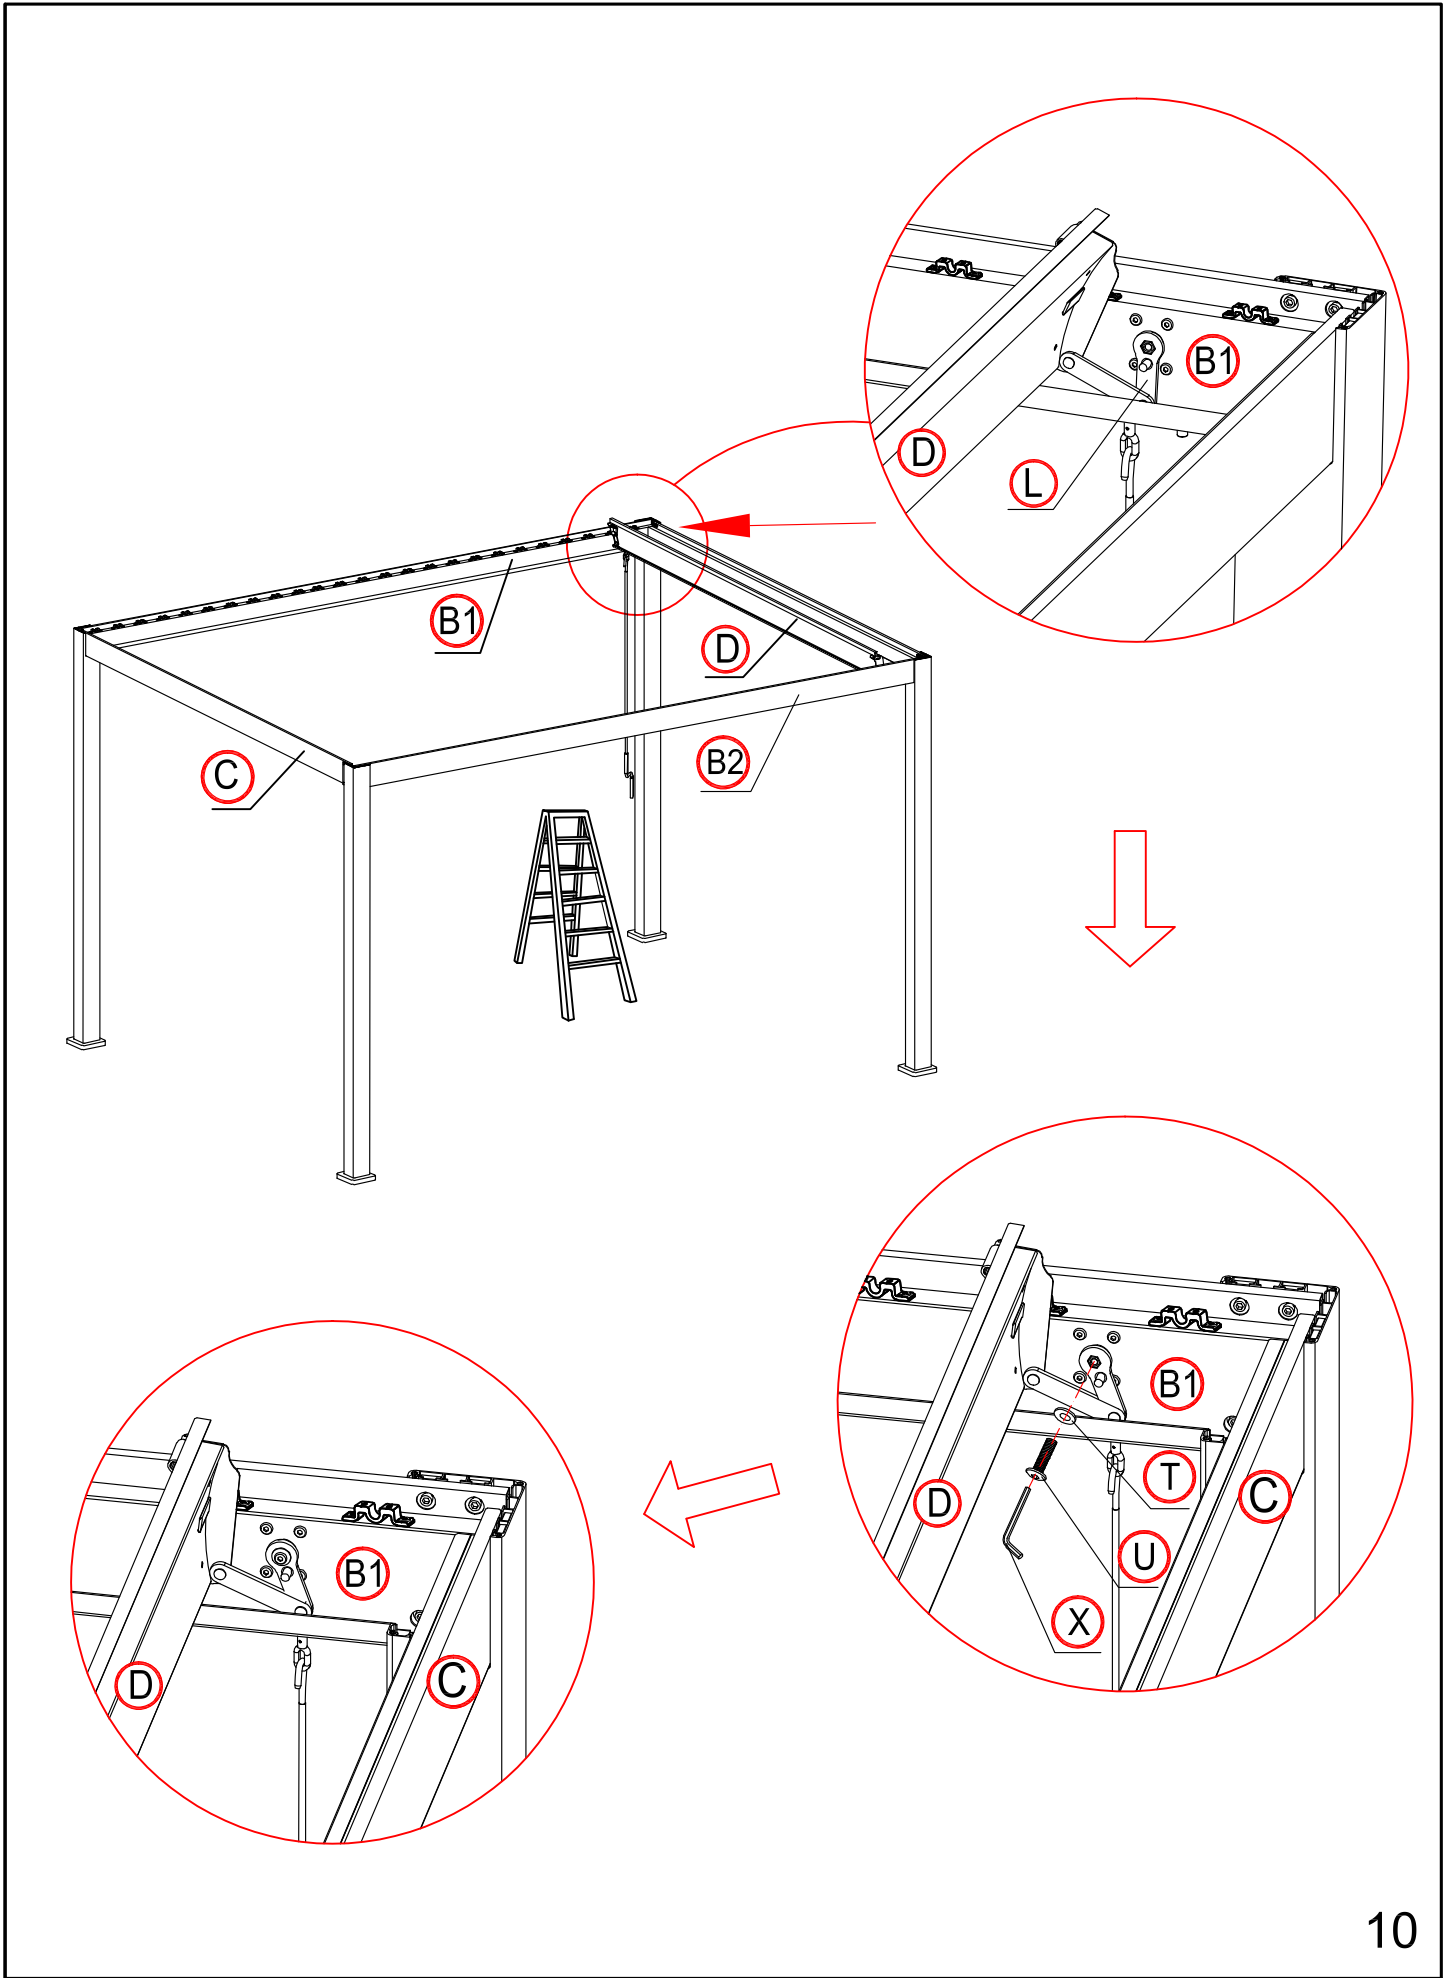

Warning

In snow season or in case of snow forecast open up your shutters in vertical position to avoid any damaging on your pergola.

What you need?

glove

knife

hammer

Safety hat

tapeline

electric screw driver

ladder

1

2

3

6

7

×1 time

×24 times

Make the shutter as vertical.

×4 times

16

×4 times

17

17