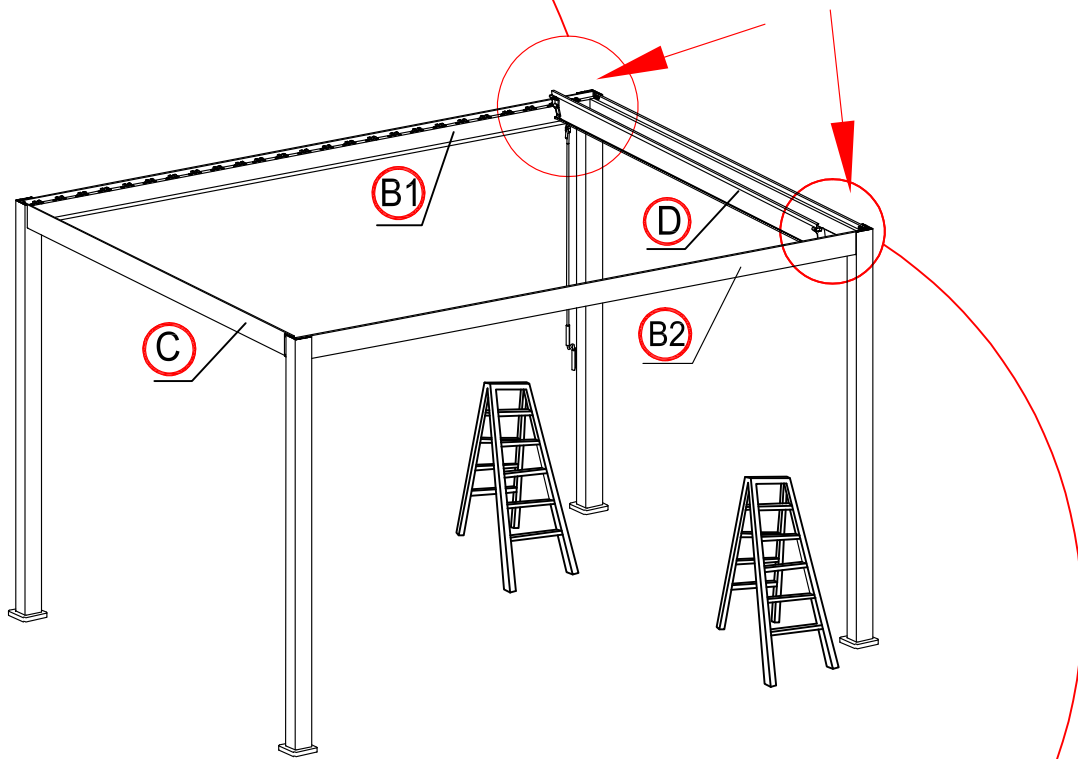

Warning

In snow season or in case of snow forecast open up your shutters in vertical position to avoid any damaging on your pergola.

What you need?

glove

knife

hammer

Safety hat

tapeline

×24 times

Make the shutter as vertical.

×4 times

16

×4 times

17

17